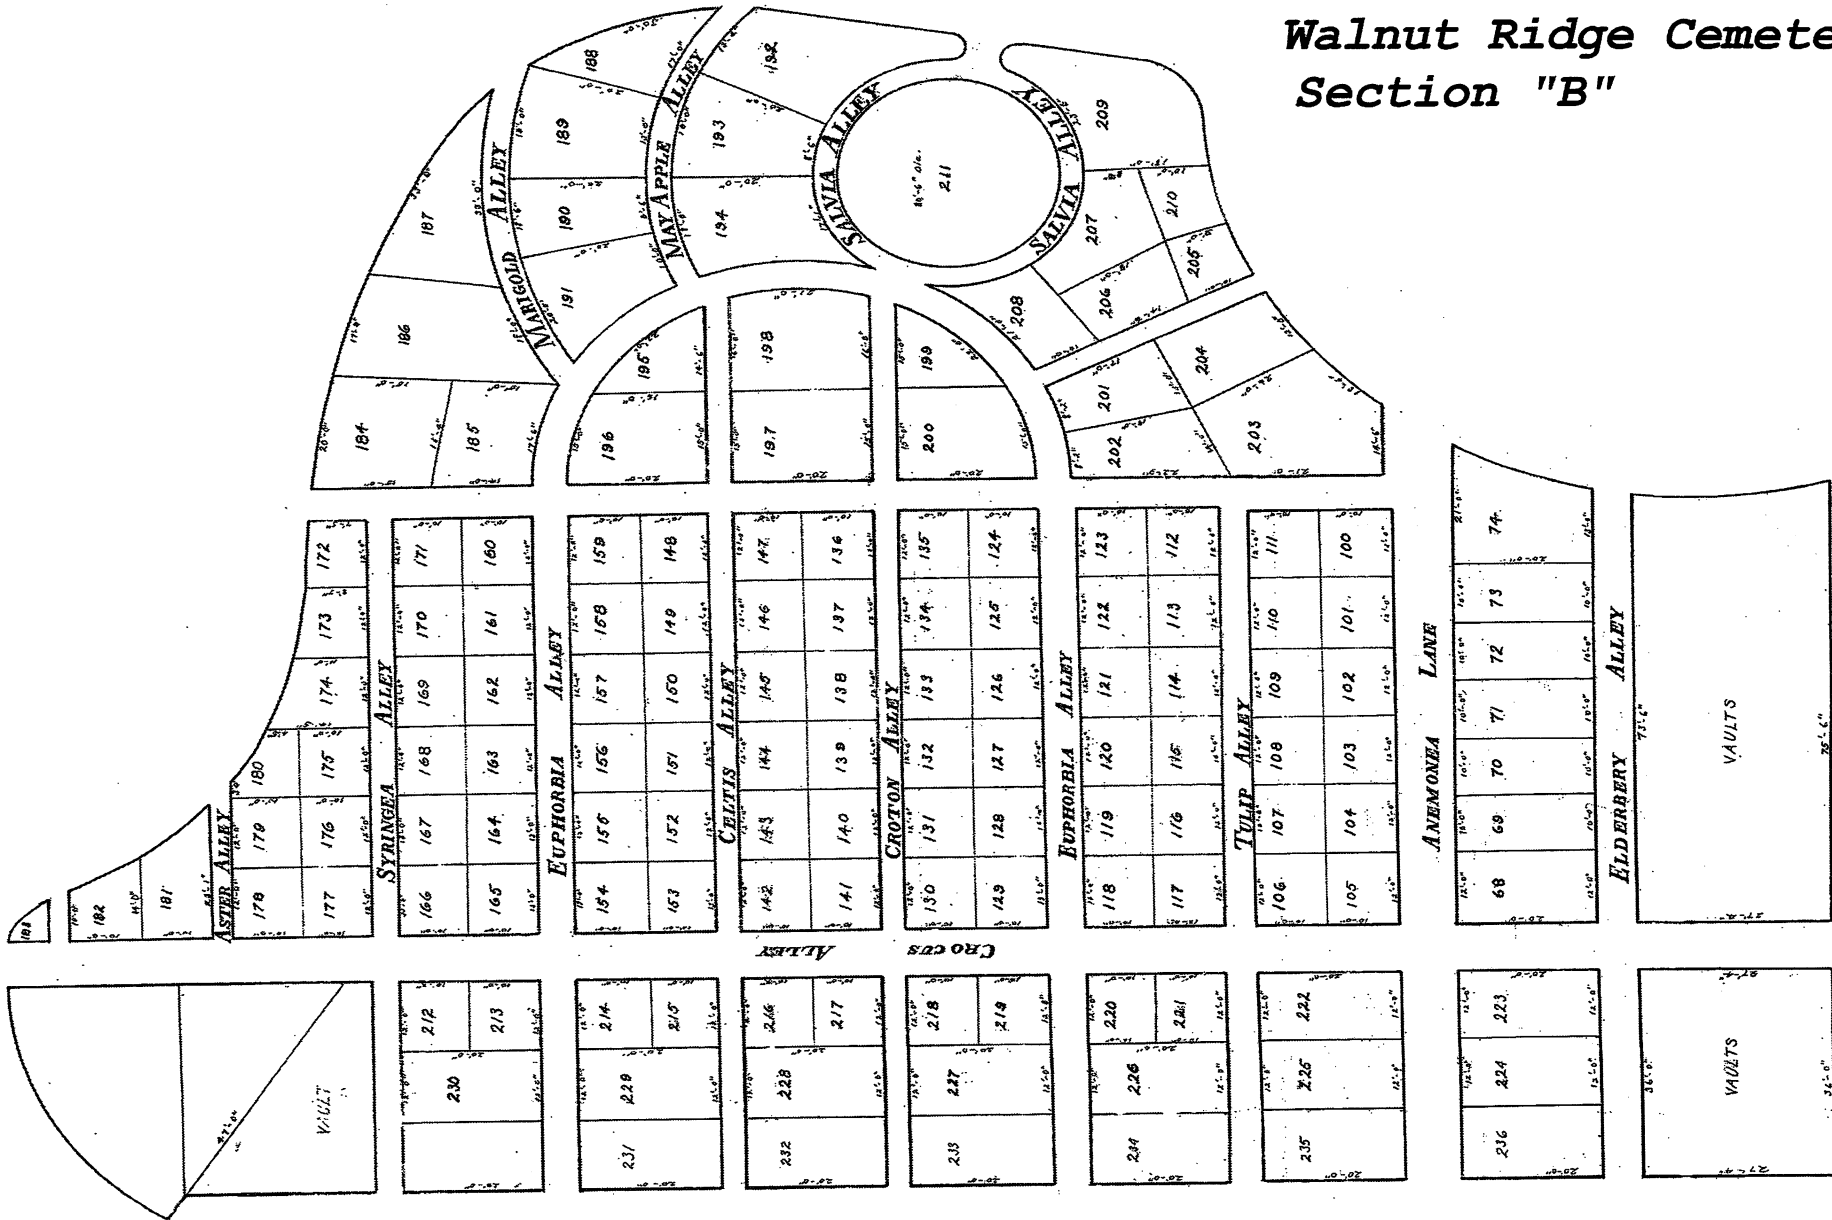

Walnut Ridge Cemetery Section "B"

WALNUT RIDGE CEMETERY
 2421 Hamburg Pike, Jeffersonville, Indiana 47130
 Phone: 812-283-3707 Hours: Mon-Fri 8 AM to 5 PM

Reproduced Aug. 2005 with permission of Gaius Snyder,
 Superintendent of Walnut Ridge Cemetery, Inc. --
 From drawings rendered December 2, 1930