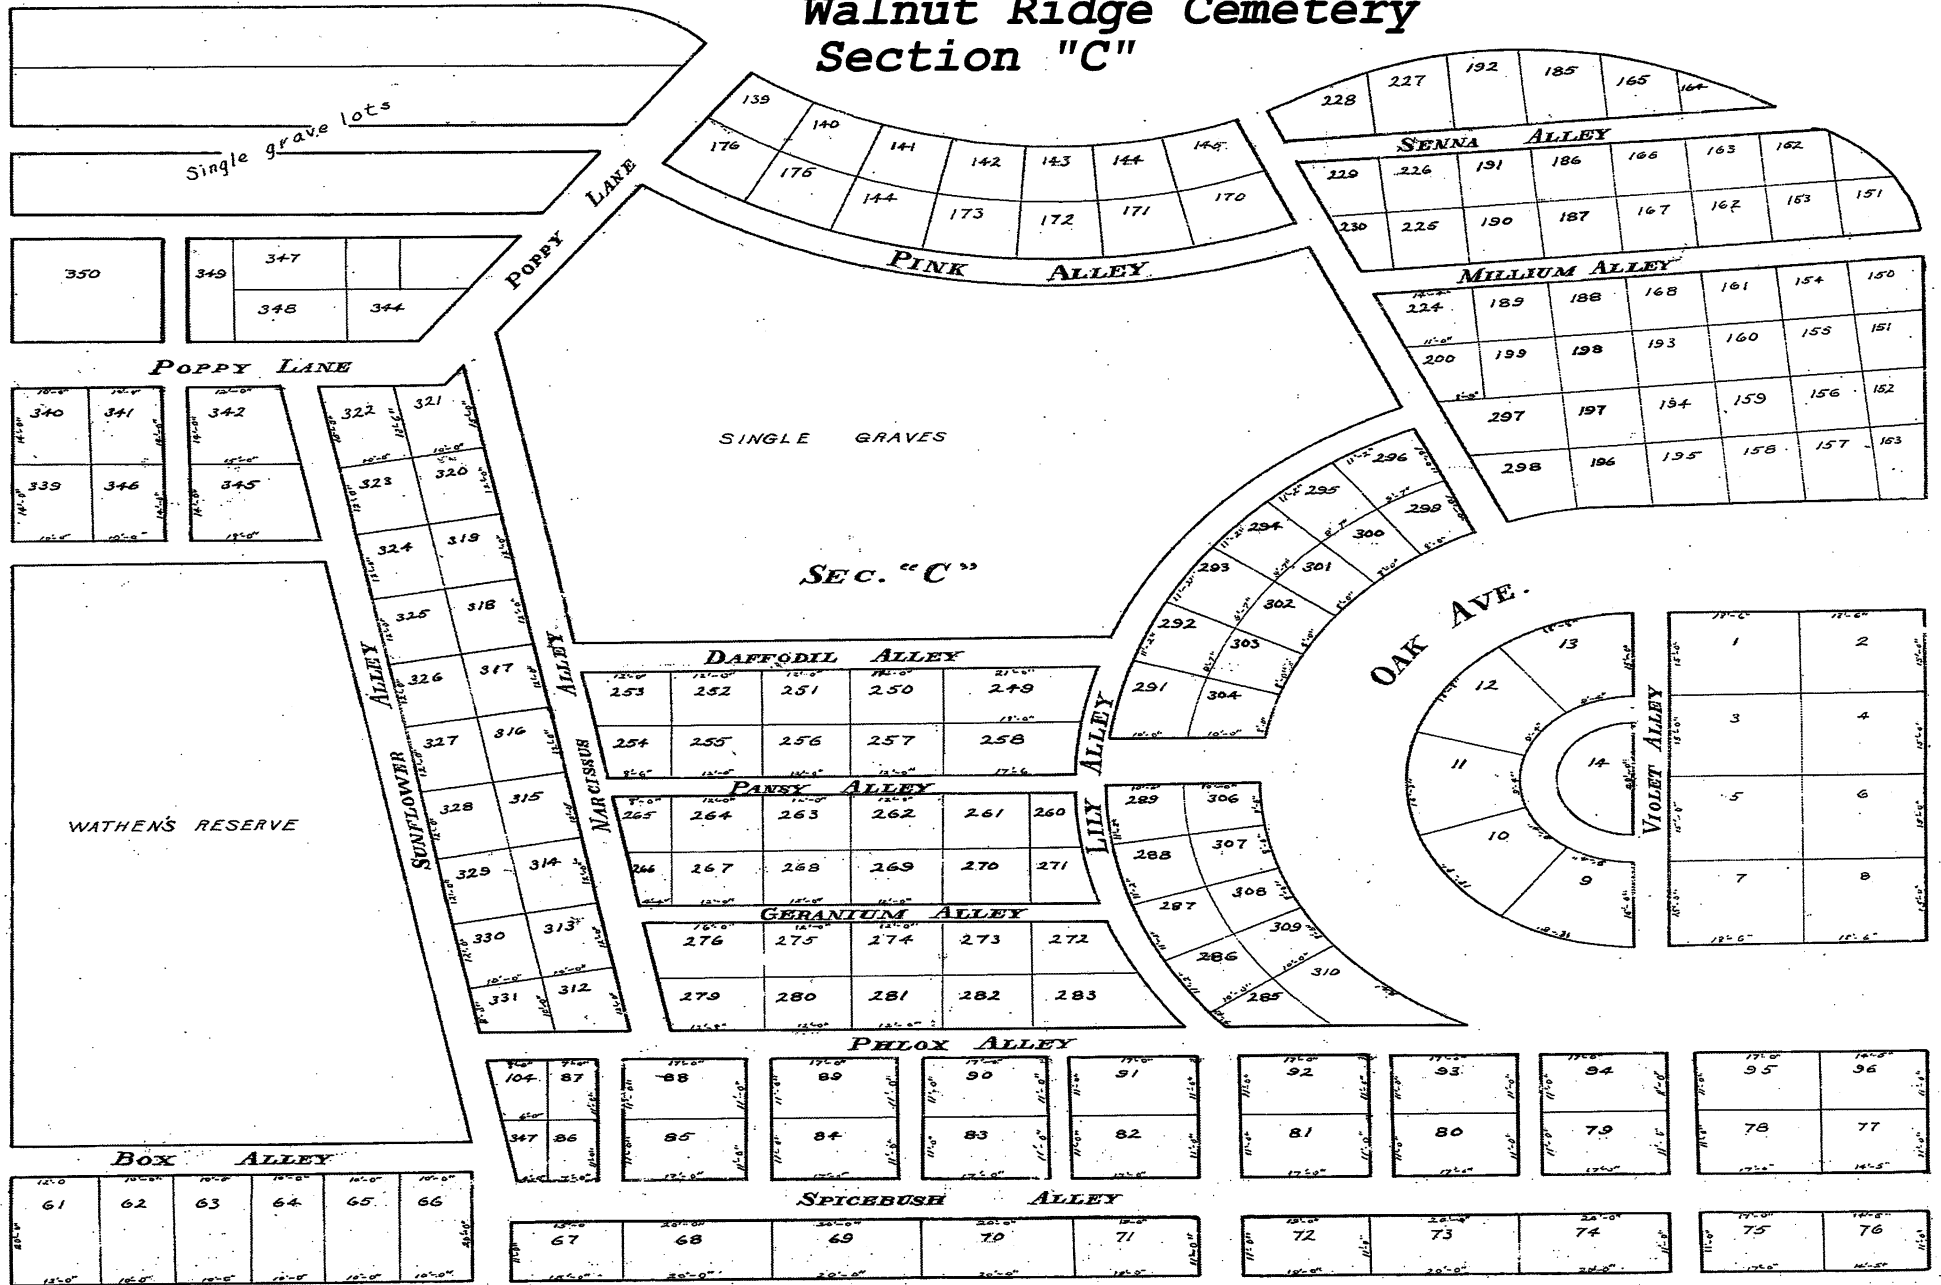

Walnut Ridge Cemetery Section "C"

WALNUT RIDGE CEMETERY
 2421 Hamburg Pike, Jeffersonville, Indiana 47130
 Phone: 812-283-3707 Hours: Mon-Fri 8 AM to 5 PM

Reproduced Aug. 2005 with permission of Gaius Snyder,
 Superintendent of Walnut Ridge Cemetery, Inc. --
 From drawings rendered December 2, 1930