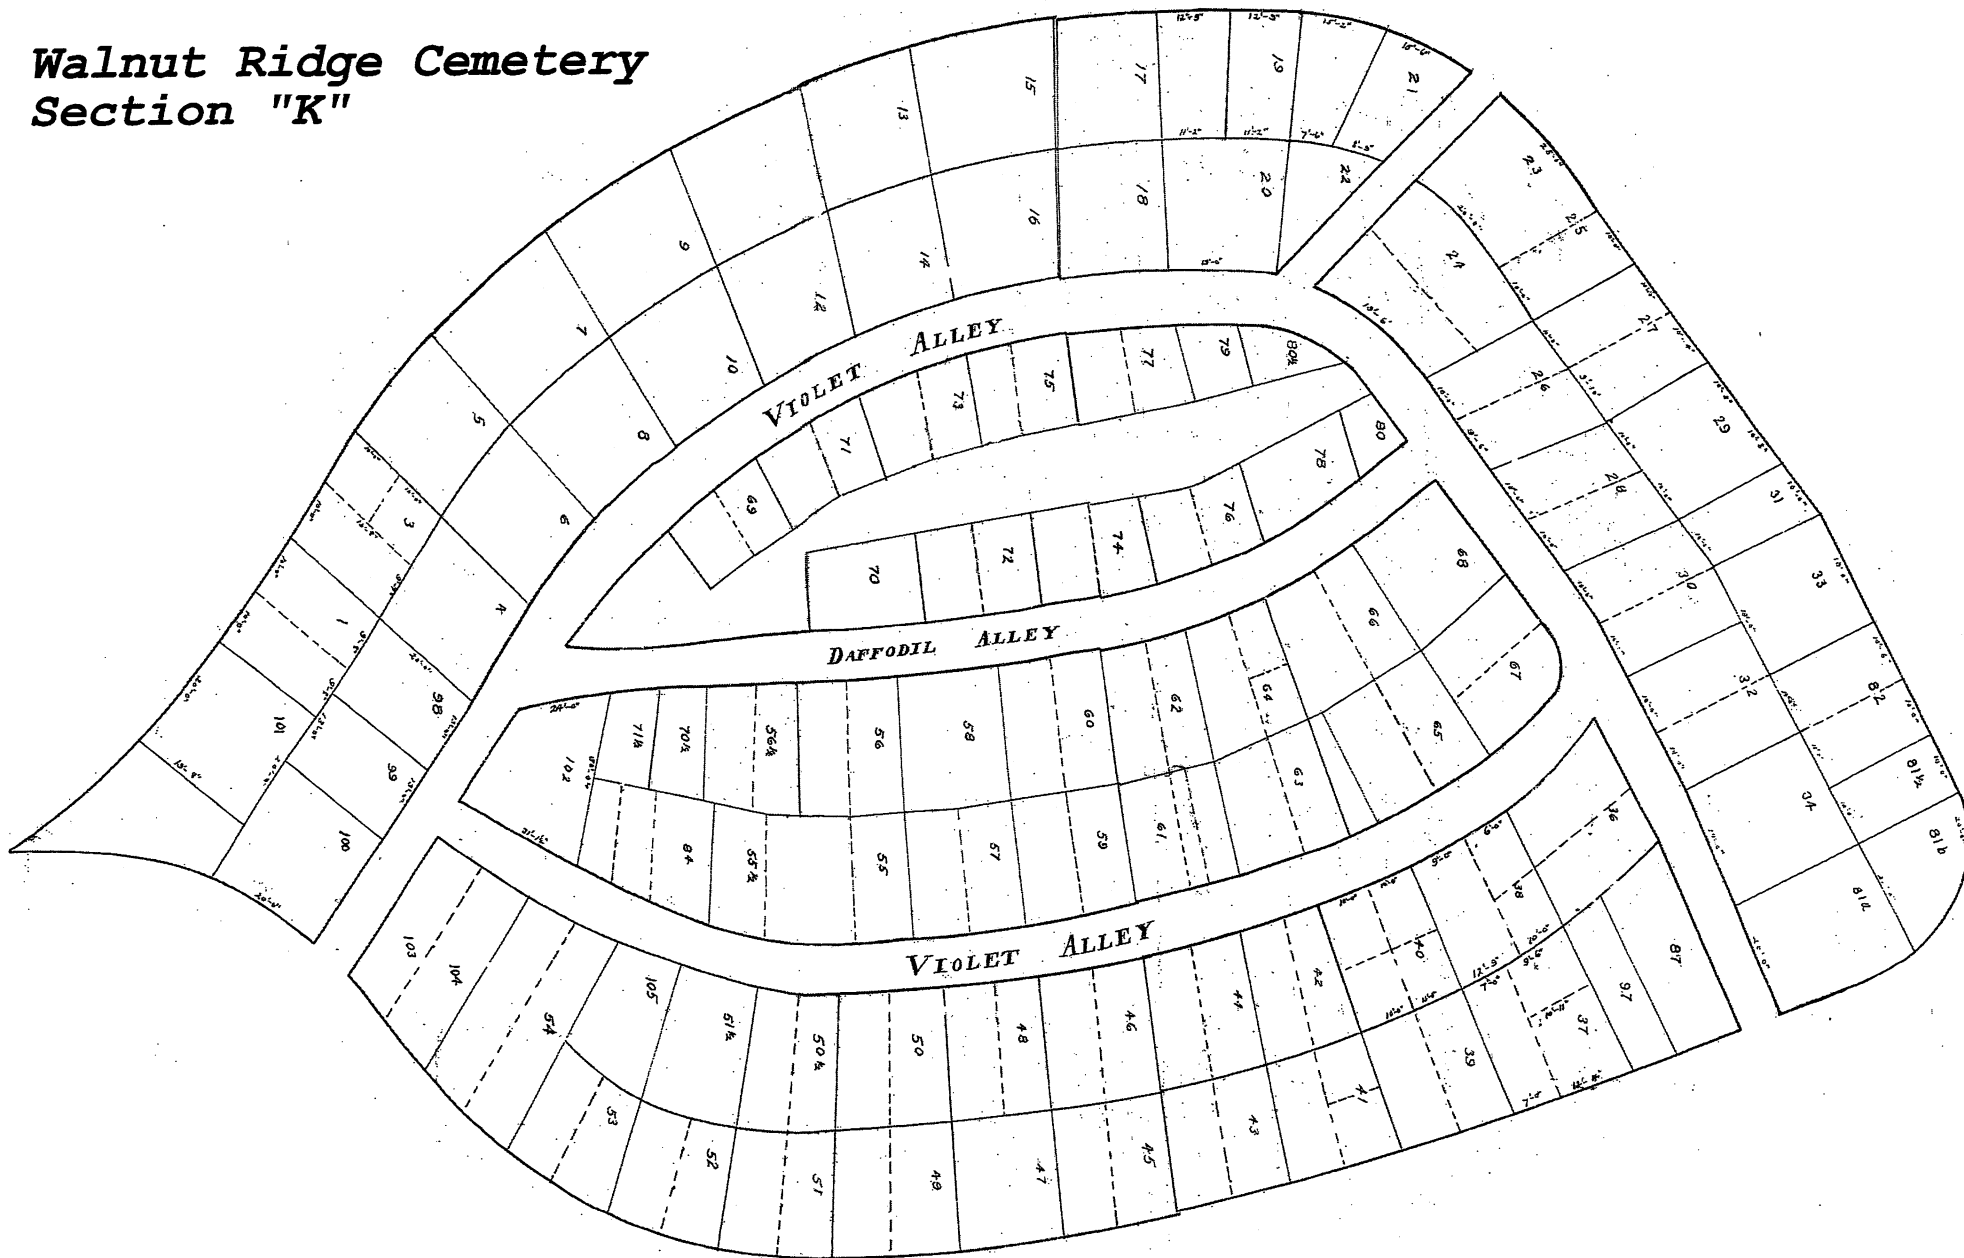

Walnut Ridge Cemetery Section "K"

WALNUT RIDGE CEMETERY
2421 Hamburg Pike, Jeffersonville, Indiana 47130
Phone: 812-283-3707 Hours: Mon-Fri 8 AM to 5 PM

Reproduced Aug. 2005 with permission of Gaius Snyder,
Superintendent of Walnut Ridge Cemetery, Inc. --
From drawings rendered December 2, 1930