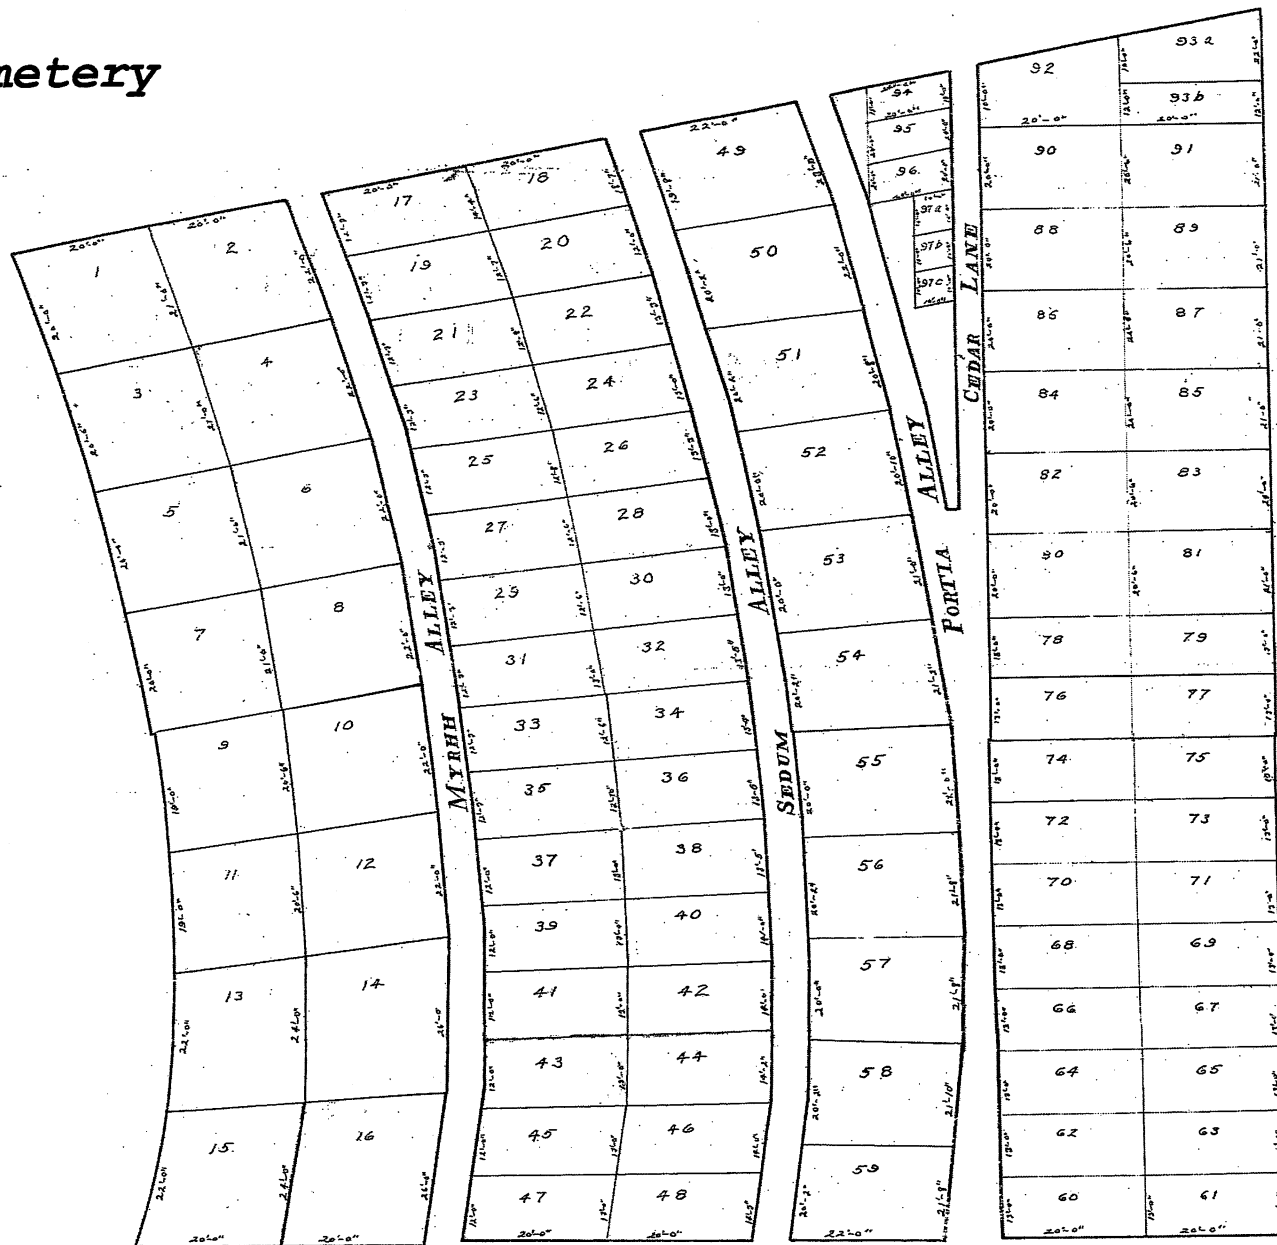

Walnut Ridge Cemetery Section "L"

WALNUT RIDGE CEMETERY
 2421 Hamburg Pike, Jeffersonville, Indiana 47130
 Phone: 812-283-3707 Hours: Mon-Fri 8 AM to 5 PM

Reproduced Aug. 2005 with permission of Gaius Snyder,
 Superintendent of Walnut Ridge Cemetery, Inc. --
 From drawings rendered December 2, 1930