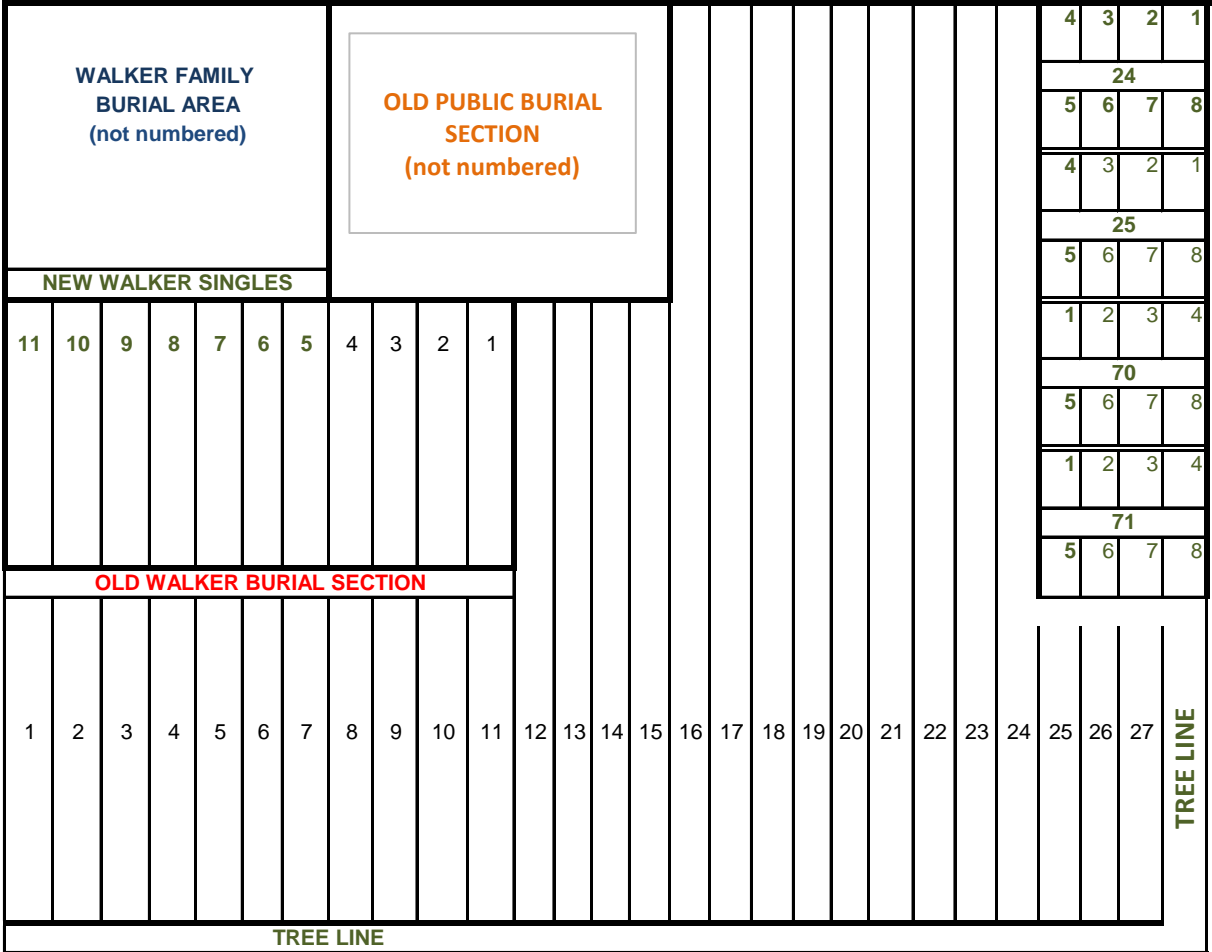

WALKER, NEW WALKER, PUBLIC GRND

CLEMENT ST.

R
U
M
E
L
Y

S
T
R
E
E
T

NEW WALKER
SECTION "A"

- GRAY = WALKER SECTION A
- BLUE = WALKER FAMILY BURIAL AREA
- RED = OLD WALKER BURIAL SECTION
- GREEN = NEW WALKER SINGLES
ROWS 1 THRU 11
- ORANGE = OLD PUBLIC BURIAL SECTION

WEST ENTRANCE from McCollum & Rumely Streets