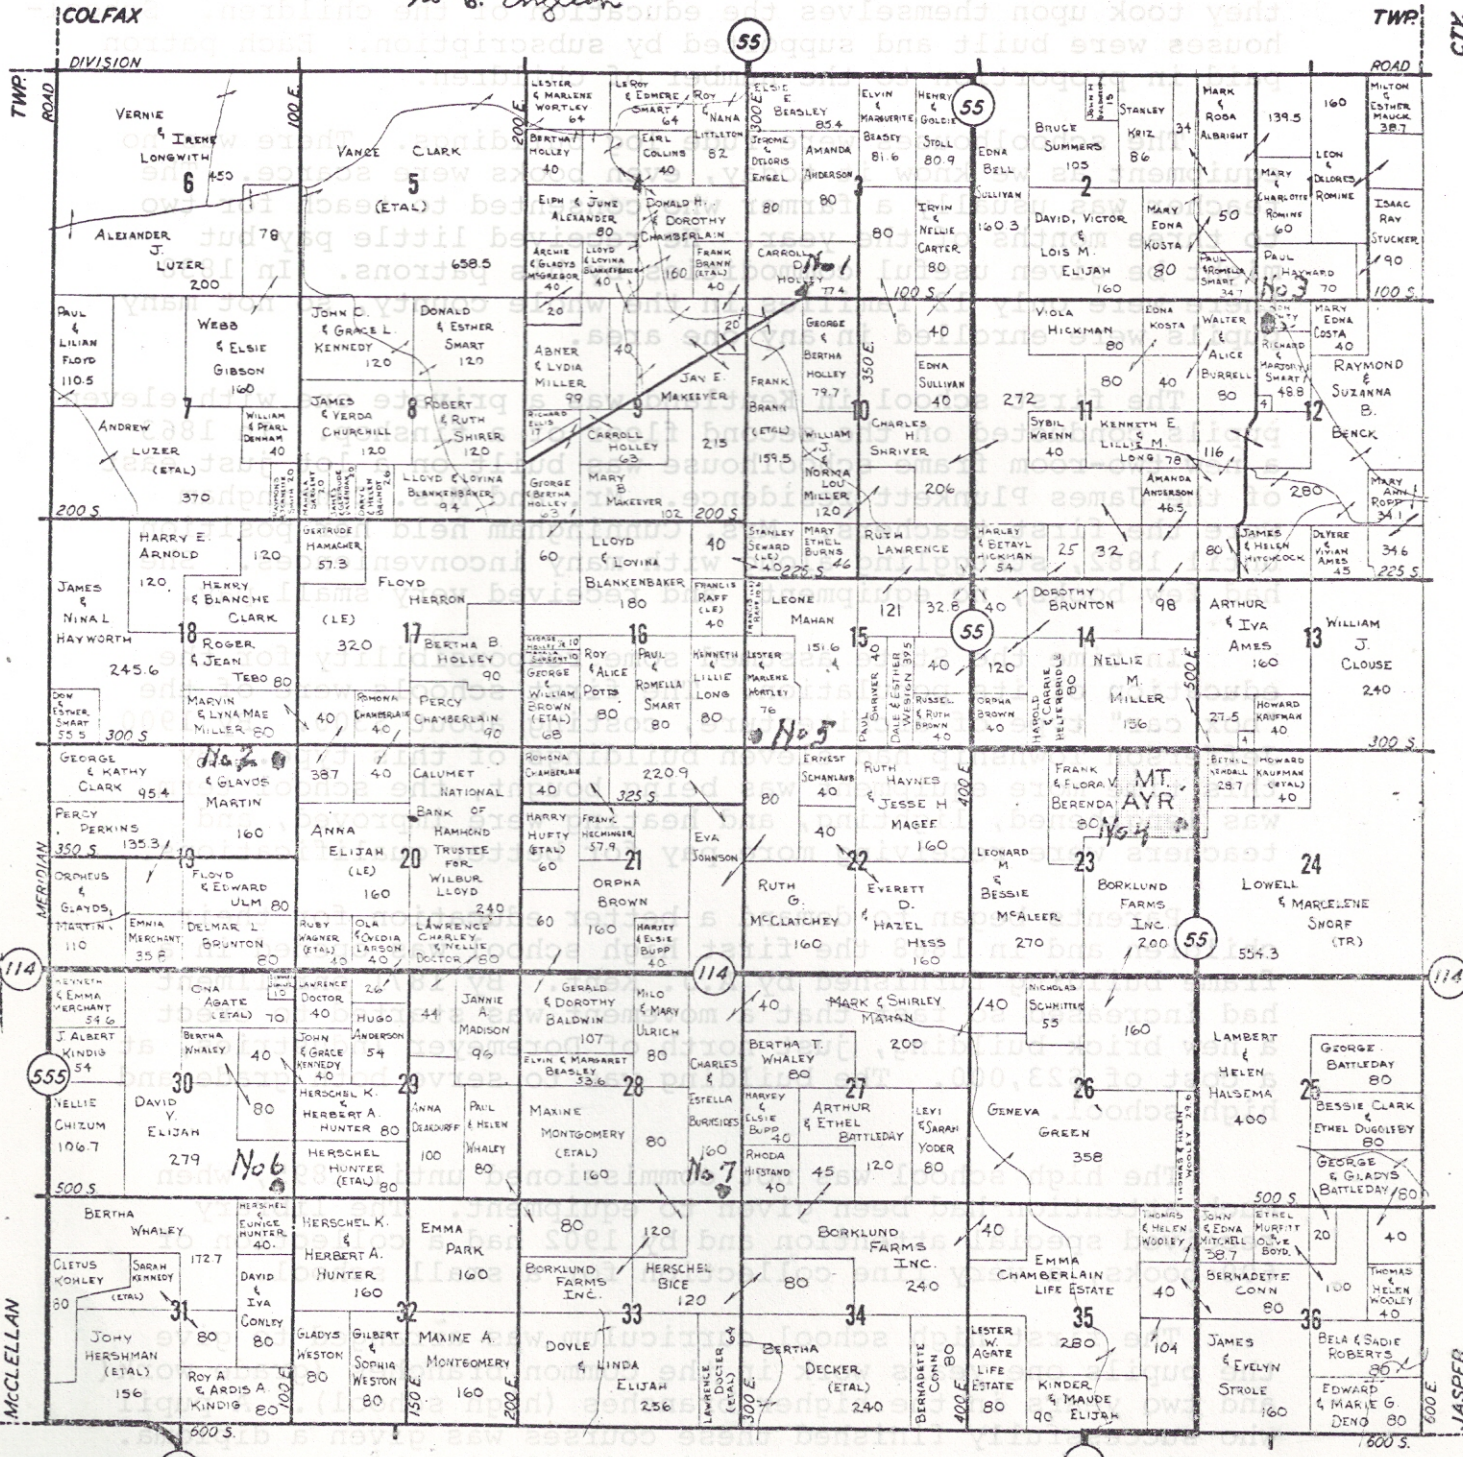

## JACKSON TOWNSHIP

According to A STANDARD HISTORY OF JASPER AND NEWTON COUNTIES, INDIANA, published by the Lewis Publishing Co., Chicago and New York, 1916, the town of Mount Ayr, first called Mount Airy, was laid out by Lewis Marion on October 18, 1882.

1919

Lucy Harris  
S. Wood  
G. Makeever  
L. Renwick  
J.C. Trapnager  
Mildred Shiltz  
Madge Hammichouse  
Gladys Weber

1920

Dorothea Burdick  
J. Trapnager  
L. Harris

TOWNSHIP 29-N. RANGE 8-W

No. 3 North Star No. 1 Hooley No. 2 Wright No. 4 Mt. Ayr No. 5 Brown No. 7 Fleming No. 6 English

JACKSON

WASHINGTON TWP 555 IROQUOIS

55

TWP